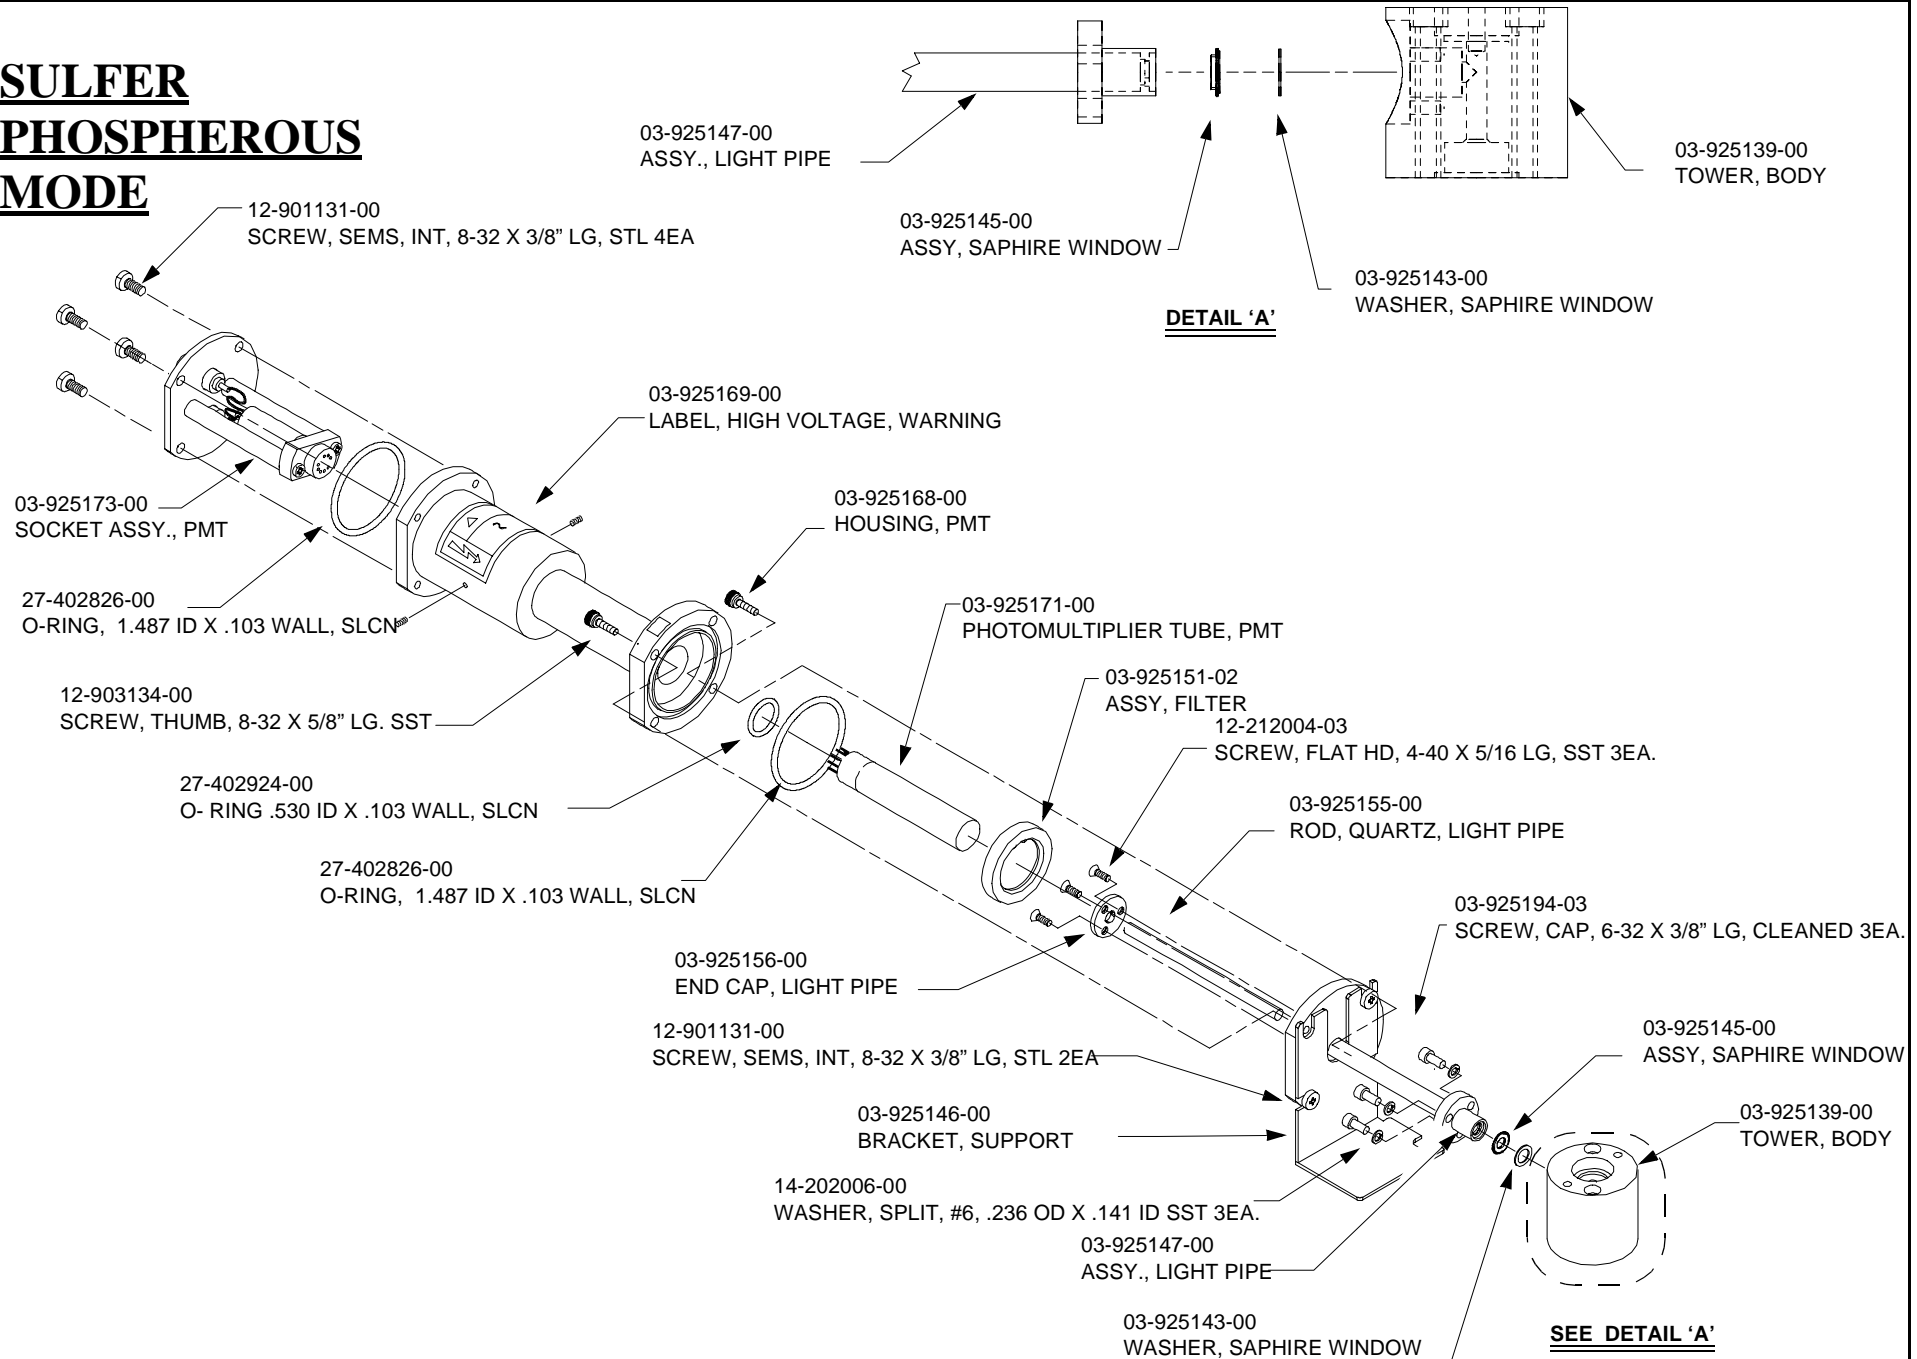

PFPD

Subassembly

NITROGEN MODE

[CLICK HERE FOR INSTALLATION INSTRUCTIONS](#)

OPERATION SEQUENCE

20 INSPECT:

**SULFUR
PHOSPHEROUS
MODE**

UPGRADE TO
N2 MODE