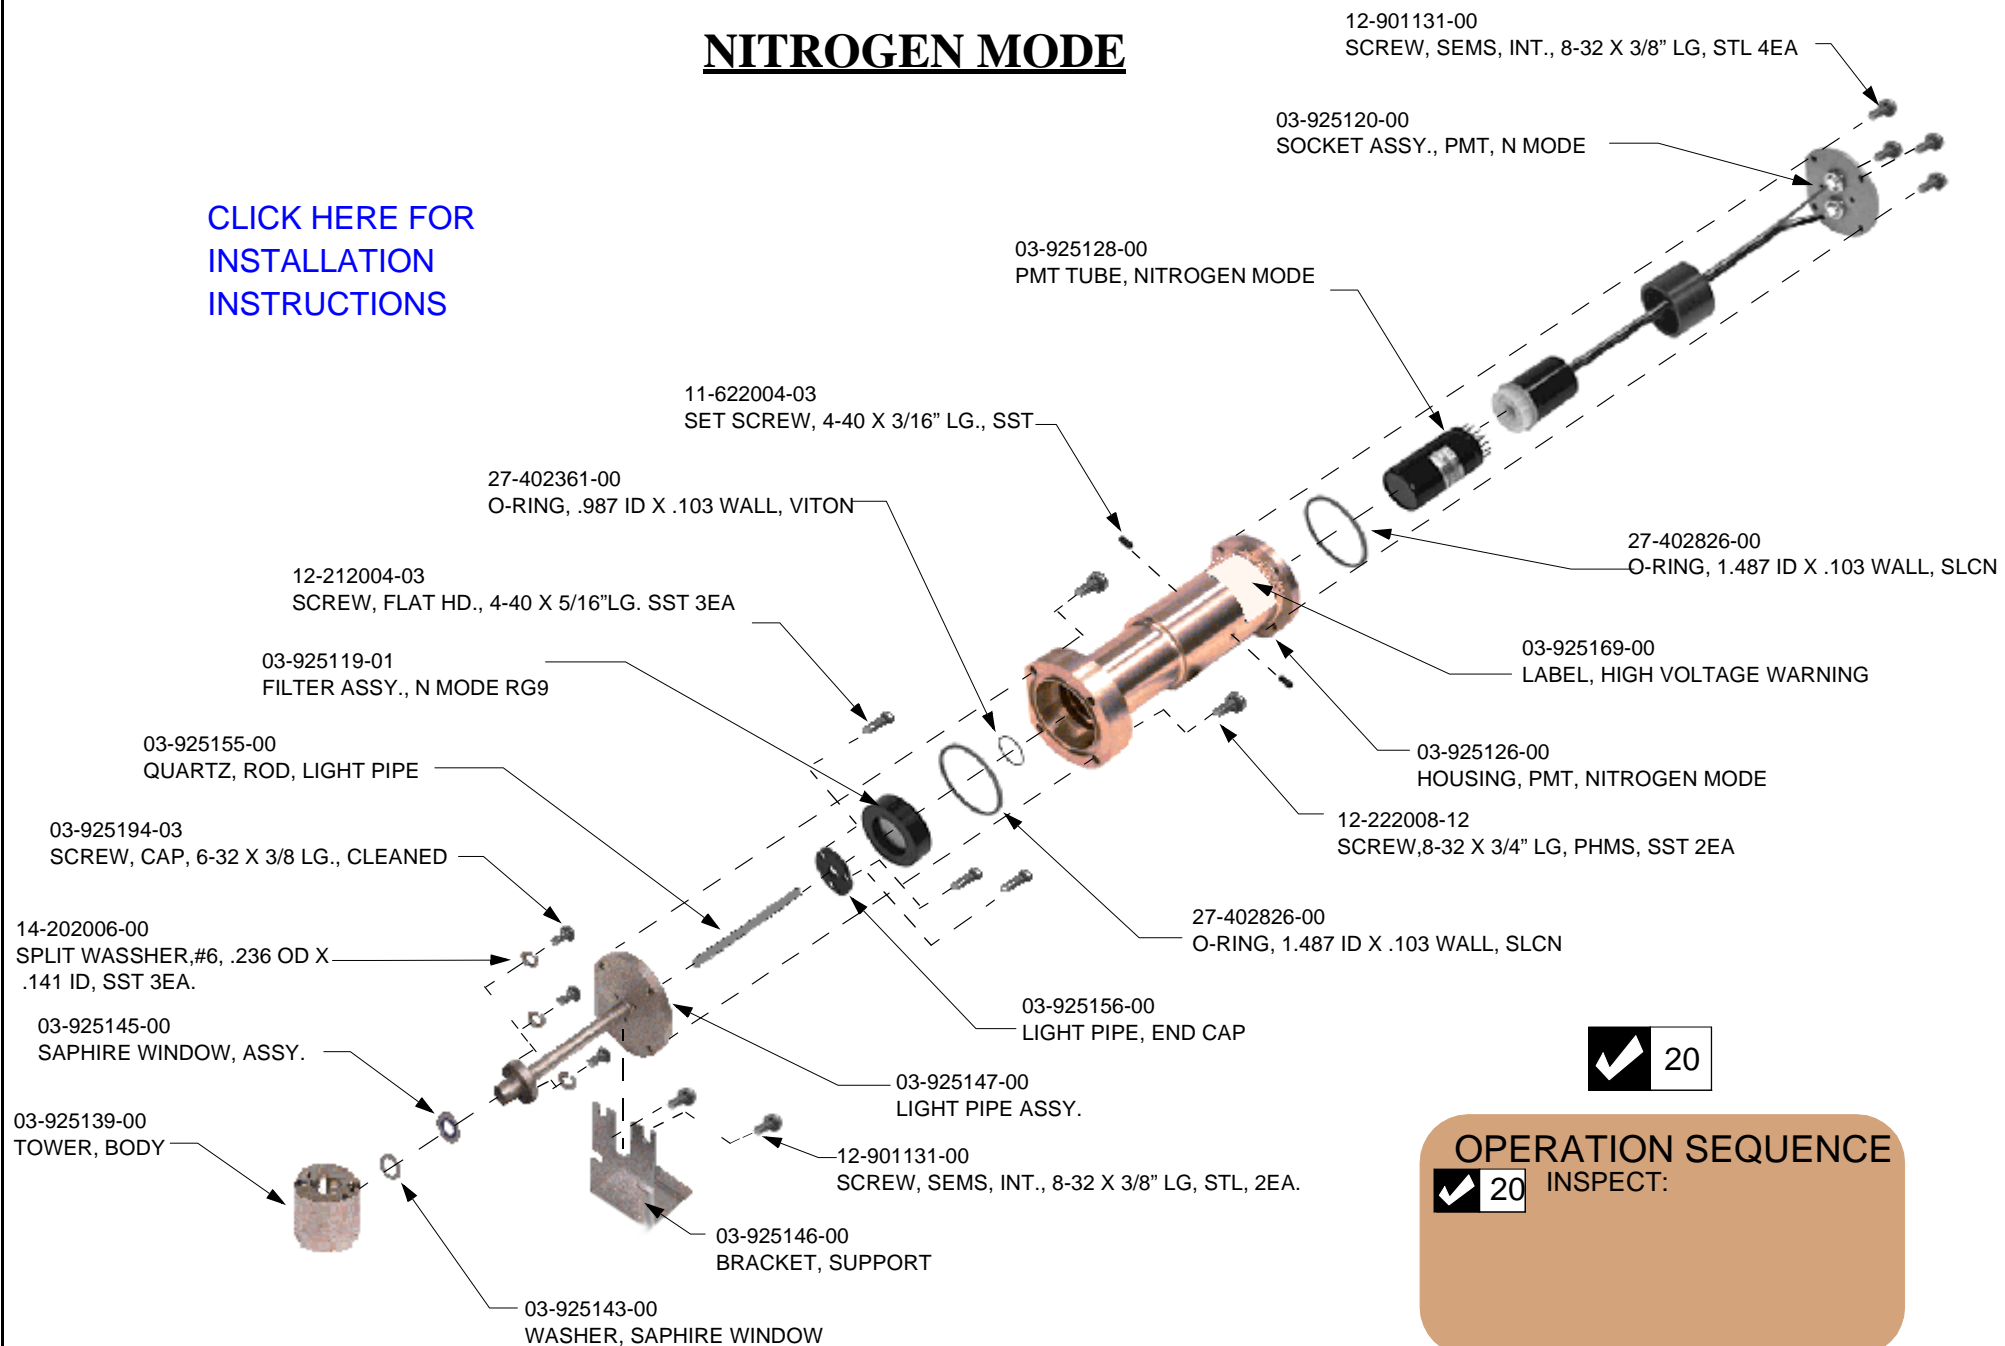

PFPD

Subassembly

NITROGEN MODE

[CLICK HERE FOR INSTALLATION INSTRUCTIONS](#)

OPERATION SEQUENCE

20 INSPECT:

**SULFUR
PHOSPHEROUS
MODE**

UPGRADE TO
N2 MODE